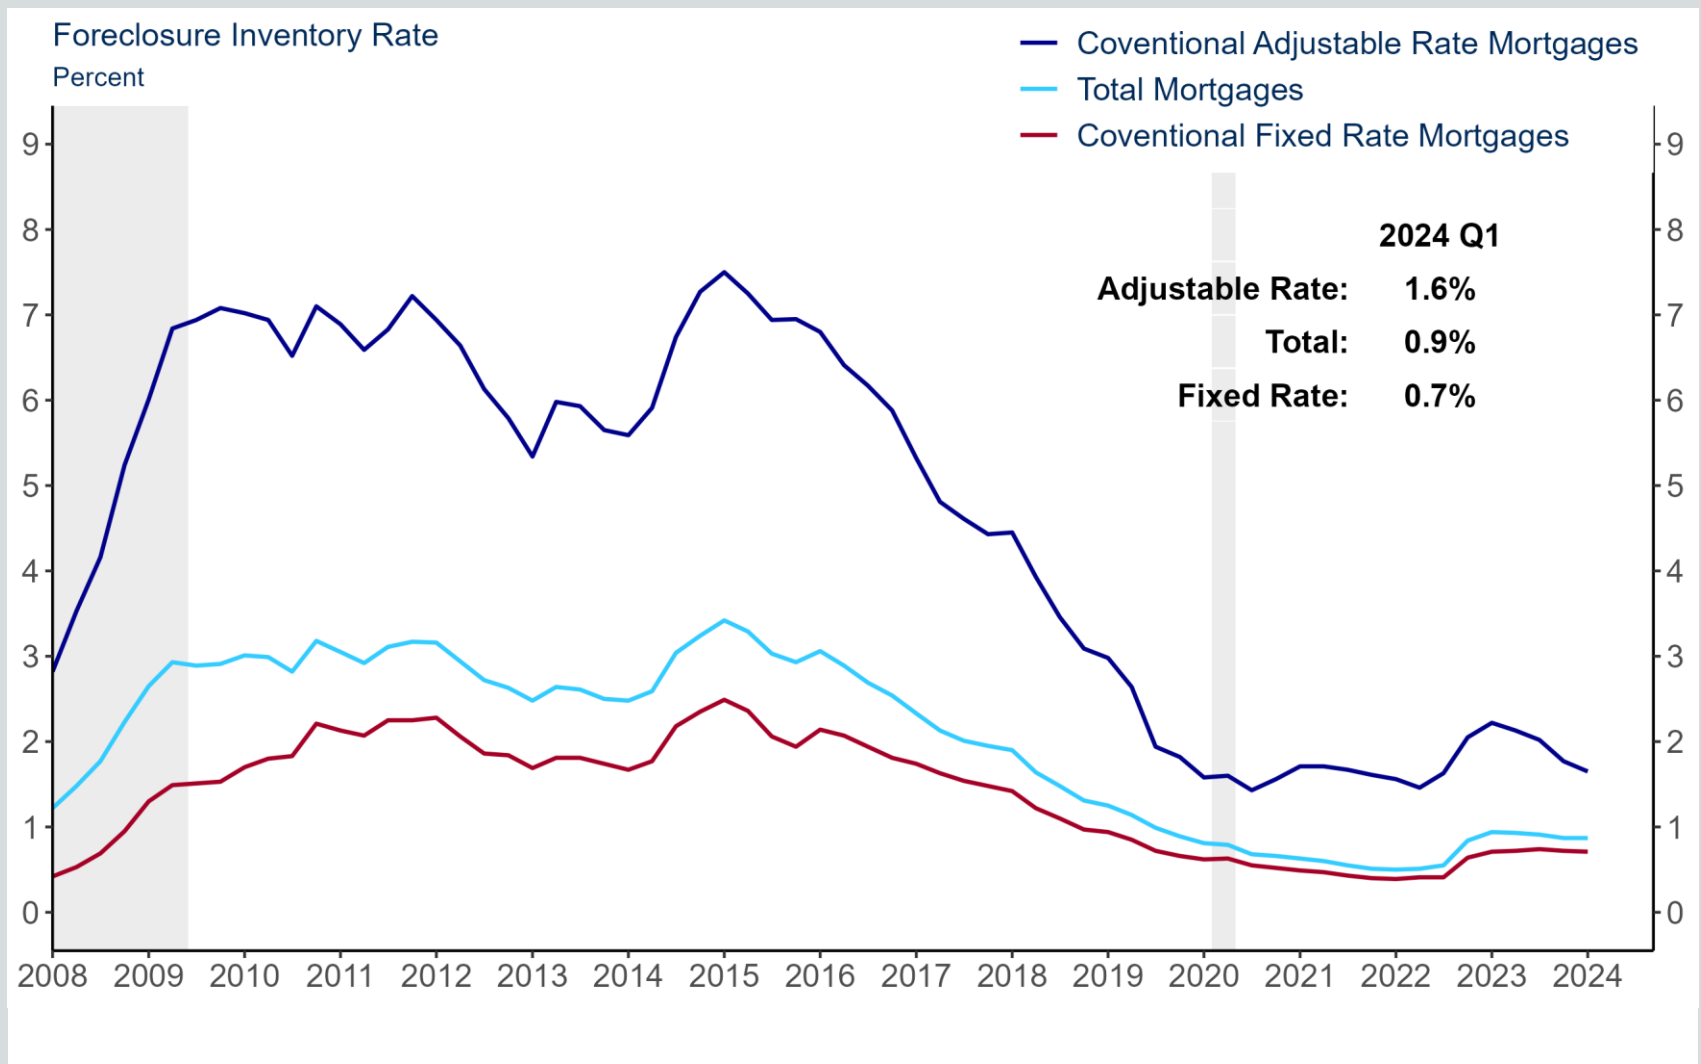

Washington, D.C. MSA Building Permits

Single-Family Homes

District of Columbia House Price Index—FHFA

D.C. Mortgage Delinquency Rate

90+ days delinquent

D.C. Foreclosure Inventory Rate

D.C. Foreclosure Starts Rate