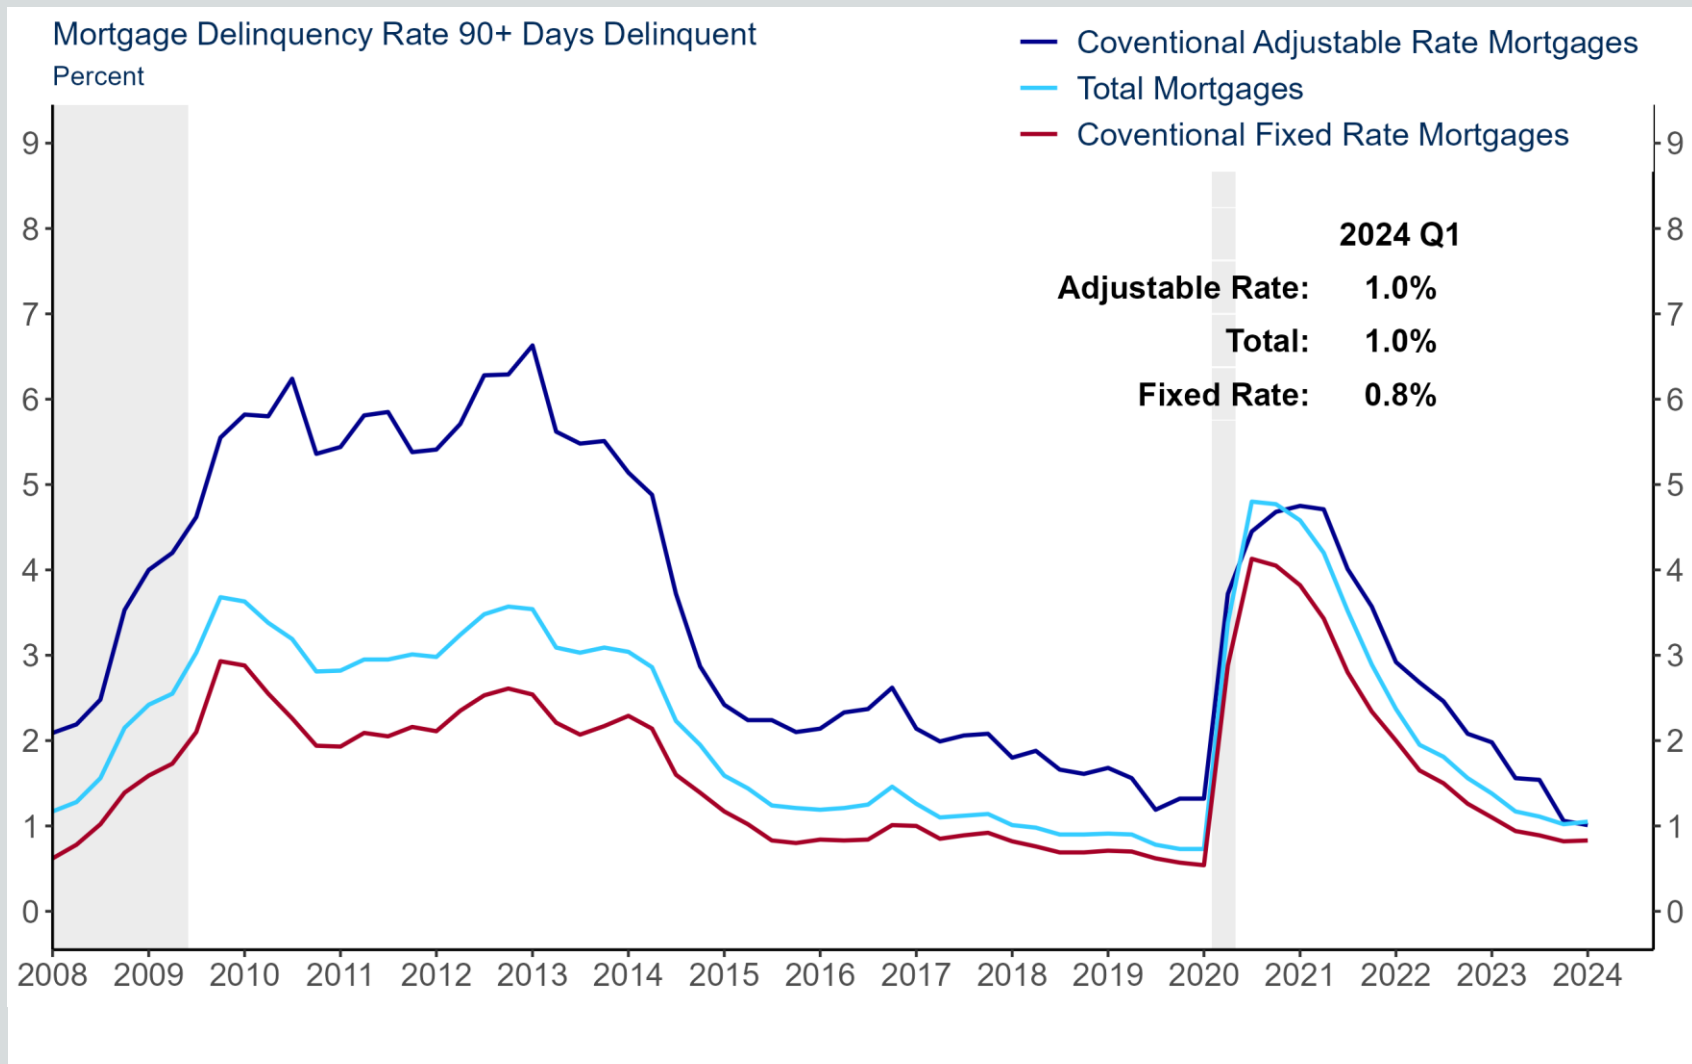

Washington, D.C. MSA Building Permits

Single-Family Homes

District of Columbia House Price Index—FHFA

D.C. Mortgage Delinquency Rate

90+ days delinquent

D.C. Foreclosure Inventory Rate

D.C. Foreclosure Starts Rate